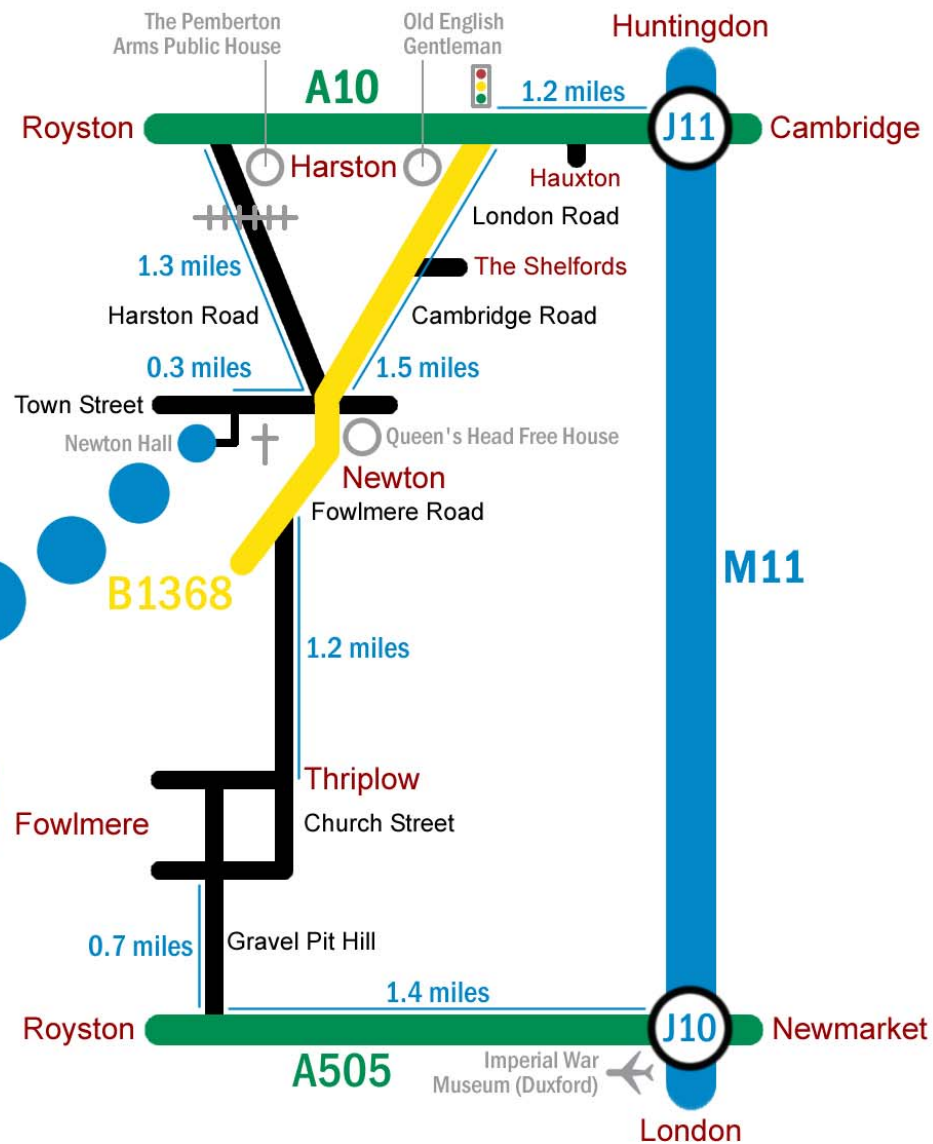

How to Find Us

Neo-Tel's head office is at Newton Hall, 6 miles south of Cambridge city centre.

neo-tel

Newton Hall
Town Street
Newton
Cambridge
CB2 5PE

t: +44 (0)1223 872055
f: +44 (0)1223 874298
www.neo-tel.net

By car, the M11 connects northwards (20 mins) with: A14 East-West route between Ipswich and Birmingham, linking to A1, M1 and M6 North-South routes southwards (45 mins) with: M25 and A406 London orbitals, linking to all major routes to and from London

Taxis are readily available from: Cambridge railway station and Drummer Street coach station

There are direct trains to Cambridge from: London Kings Cross (45 mins) London Liverpool Street (85 mins) Stansted Airport (35 mins) www.nationalrail.co.uk